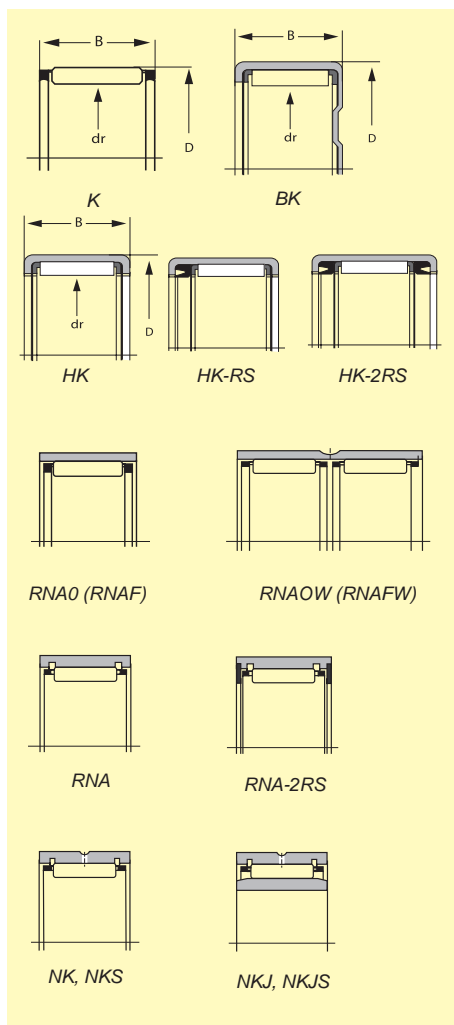

Nållager

Nålrullkranisar	38-41
Nålrullbussningar	42-43
Nålrulllager, med IR.....	44-46
utan IR.....	47-49
Axialnålrullager	50
Kombinerade nålrullager	51

Axialnårlullager

d 10-120 mm

Serie AXK

Rullkrans Nr	Axialbricka Nr	Löpbricka Nr	Millimeter				
			d	D	Dw	B	B1
AXK 1024	AS 1024	LS1024	10	24	2	2,75	1
AXK 1226	AS 1226	LS1226	12	26	2	1,75	1
AXK 1528	AS 1528	LS1528	15	28	2	2,75	1
AXK 1629	AS 1629	–	16	29	2	2,75	1
AXK 1730	AS 1730	LS1730	17	30	2	2,75	1
AXK 1831	AS 1831	–	18	31	2	2,75	1
AXK 2035	AS 2035	LS2035	20	35	2	2,75	1
AXK 2542	AS 2542	LS2542	25	42	2	3	1
AXK 3047	AS 3047	LS3047	30	47	2	3	1
AXK 3552	AS 3552	LS3552	35	52	2	3,5	1
AXK 4060	AS 4060	LS4060	40	60	3	3,5	1
AXK 4565	AS 4565	LS4565	45	65	3	4	1
AXK 5070	AS 5070	LS5070	50	70	3	4	1
AXK 5578	AS 5578	LS5578	55	78	3	5	1
AXK 6085	AS 6085	LS6085	60	85	3	4,75	1
AXK 6590	AS 6590	LS6590	65	90	3	5,25	1
AXK 7095	AS 7095	LS7095	70	95	4	5,25	1
AXK 75100	AS 75100	LS75100	75	100	4	5,75	1
AXK 80105	AS 80105	LS80105	80	105	4	5,75	1
AXK 85110	AS 85110	LS85110	85	110	4	5,75	1
AXK 90120	AS 90120	LS90120	90	120	4	6,5	1
AXK 100135	AS 100135	LS100135	100	135	4	7	1
AXK 110145	AS 110145	LS110145	110	145	4	7	1
AXK 120155	AS 120155	LS120155	120	155	4	7	1