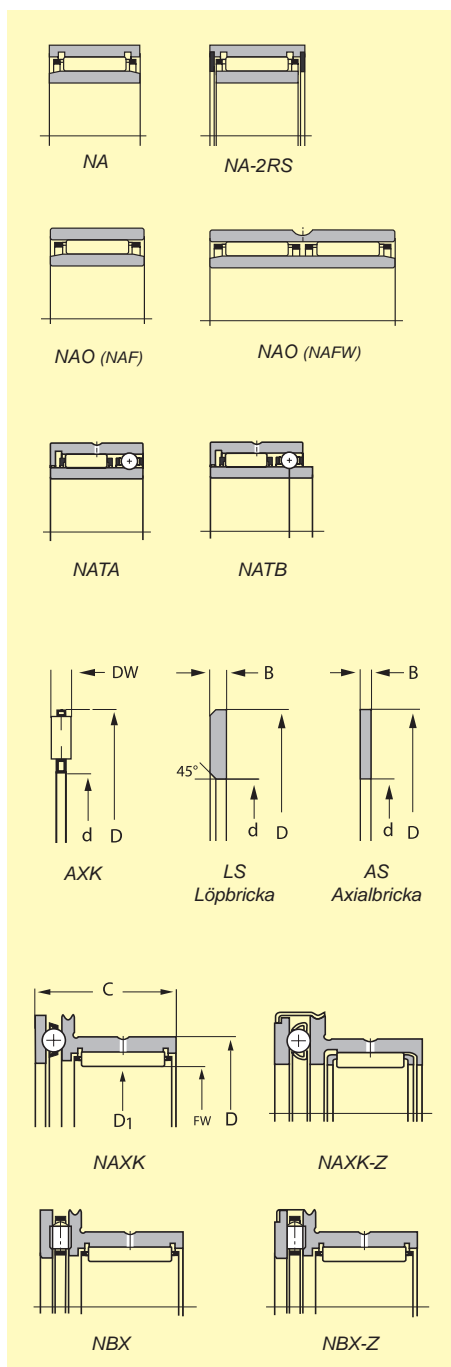

Nållager

Nålrullkranisar	38-41
Nålrullbussningar	42-43
Nålrulllager, med IR.....	44-46
utan IR.....	47-49
Axialnålrullager	50
Kombinerade nålrullager	51

Axialnårlullager

d 10-120 mm

Serie AXK

Rullkrans Nr	Axialbricka Nr	Löpbricka Nr	Millimeter				
			d	D	Dw	B	B1
AXK 1024	AS 1024	LS1024	10	24	2	2,75	1
AXK 1226	AS 1226	LS1226	12	26	2	1,75	1
AXK 1528	AS 1528	LS1528	15	28	2	2,75	1
AXK 1629	AS 1629	–	16	29	2	2,75	1
AXK 1730	AS 1730	LS1730	17	30	2	2,75	1
AXK 1831	AS 1831	–	18	31	2	2,75	1
AXK 2035	AS 2035	LS2035	20	35	2	2,75	1
AXK 2542	AS 2542	LS2542	25	42	2	3	1
AXK 3047	AS 3047	LS3047	30	47	2	3	1
AXK 3552	AS 3552	LS3552	35	52	2	3,5	1
AXK 4060	AS 4060	LS4060	40	60	3	3,5	1
AXK 4565	AS 4565	LS4565	45	65	3	4	1
AXK 5070	AS 5070	LS5070	50	70	3	4	1
AXK 5578	AS 5578	LS5578	55	78	3	5	1
AXK 6085	AS 6085	LS6085	60	85	3	4,75	1
AXK 6590	AS 6590	LS6590	65	90	3	5,25	1
AXK 7095	AS 7095	LS7095	70	95	4	5,25	1
AXK 75100	AS 75100	LS75100	75	100	4	5,75	1
AXK 80105	AS 80105	LS80105	80	105	4	5,75	1
AXK 85110	AS 85110	LS85110	85	110	4	5,75	1
AXK 90120	AS 90120	LS90120	90	120	4	6,5	1
AXK 100135	AS 100135	LS100135	100	135	4	7	1
AXK 110145	AS 110145	LS110145	110	145	4	7	1
AXK 120155	AS 120155	LS120155	120	155	4	7	1